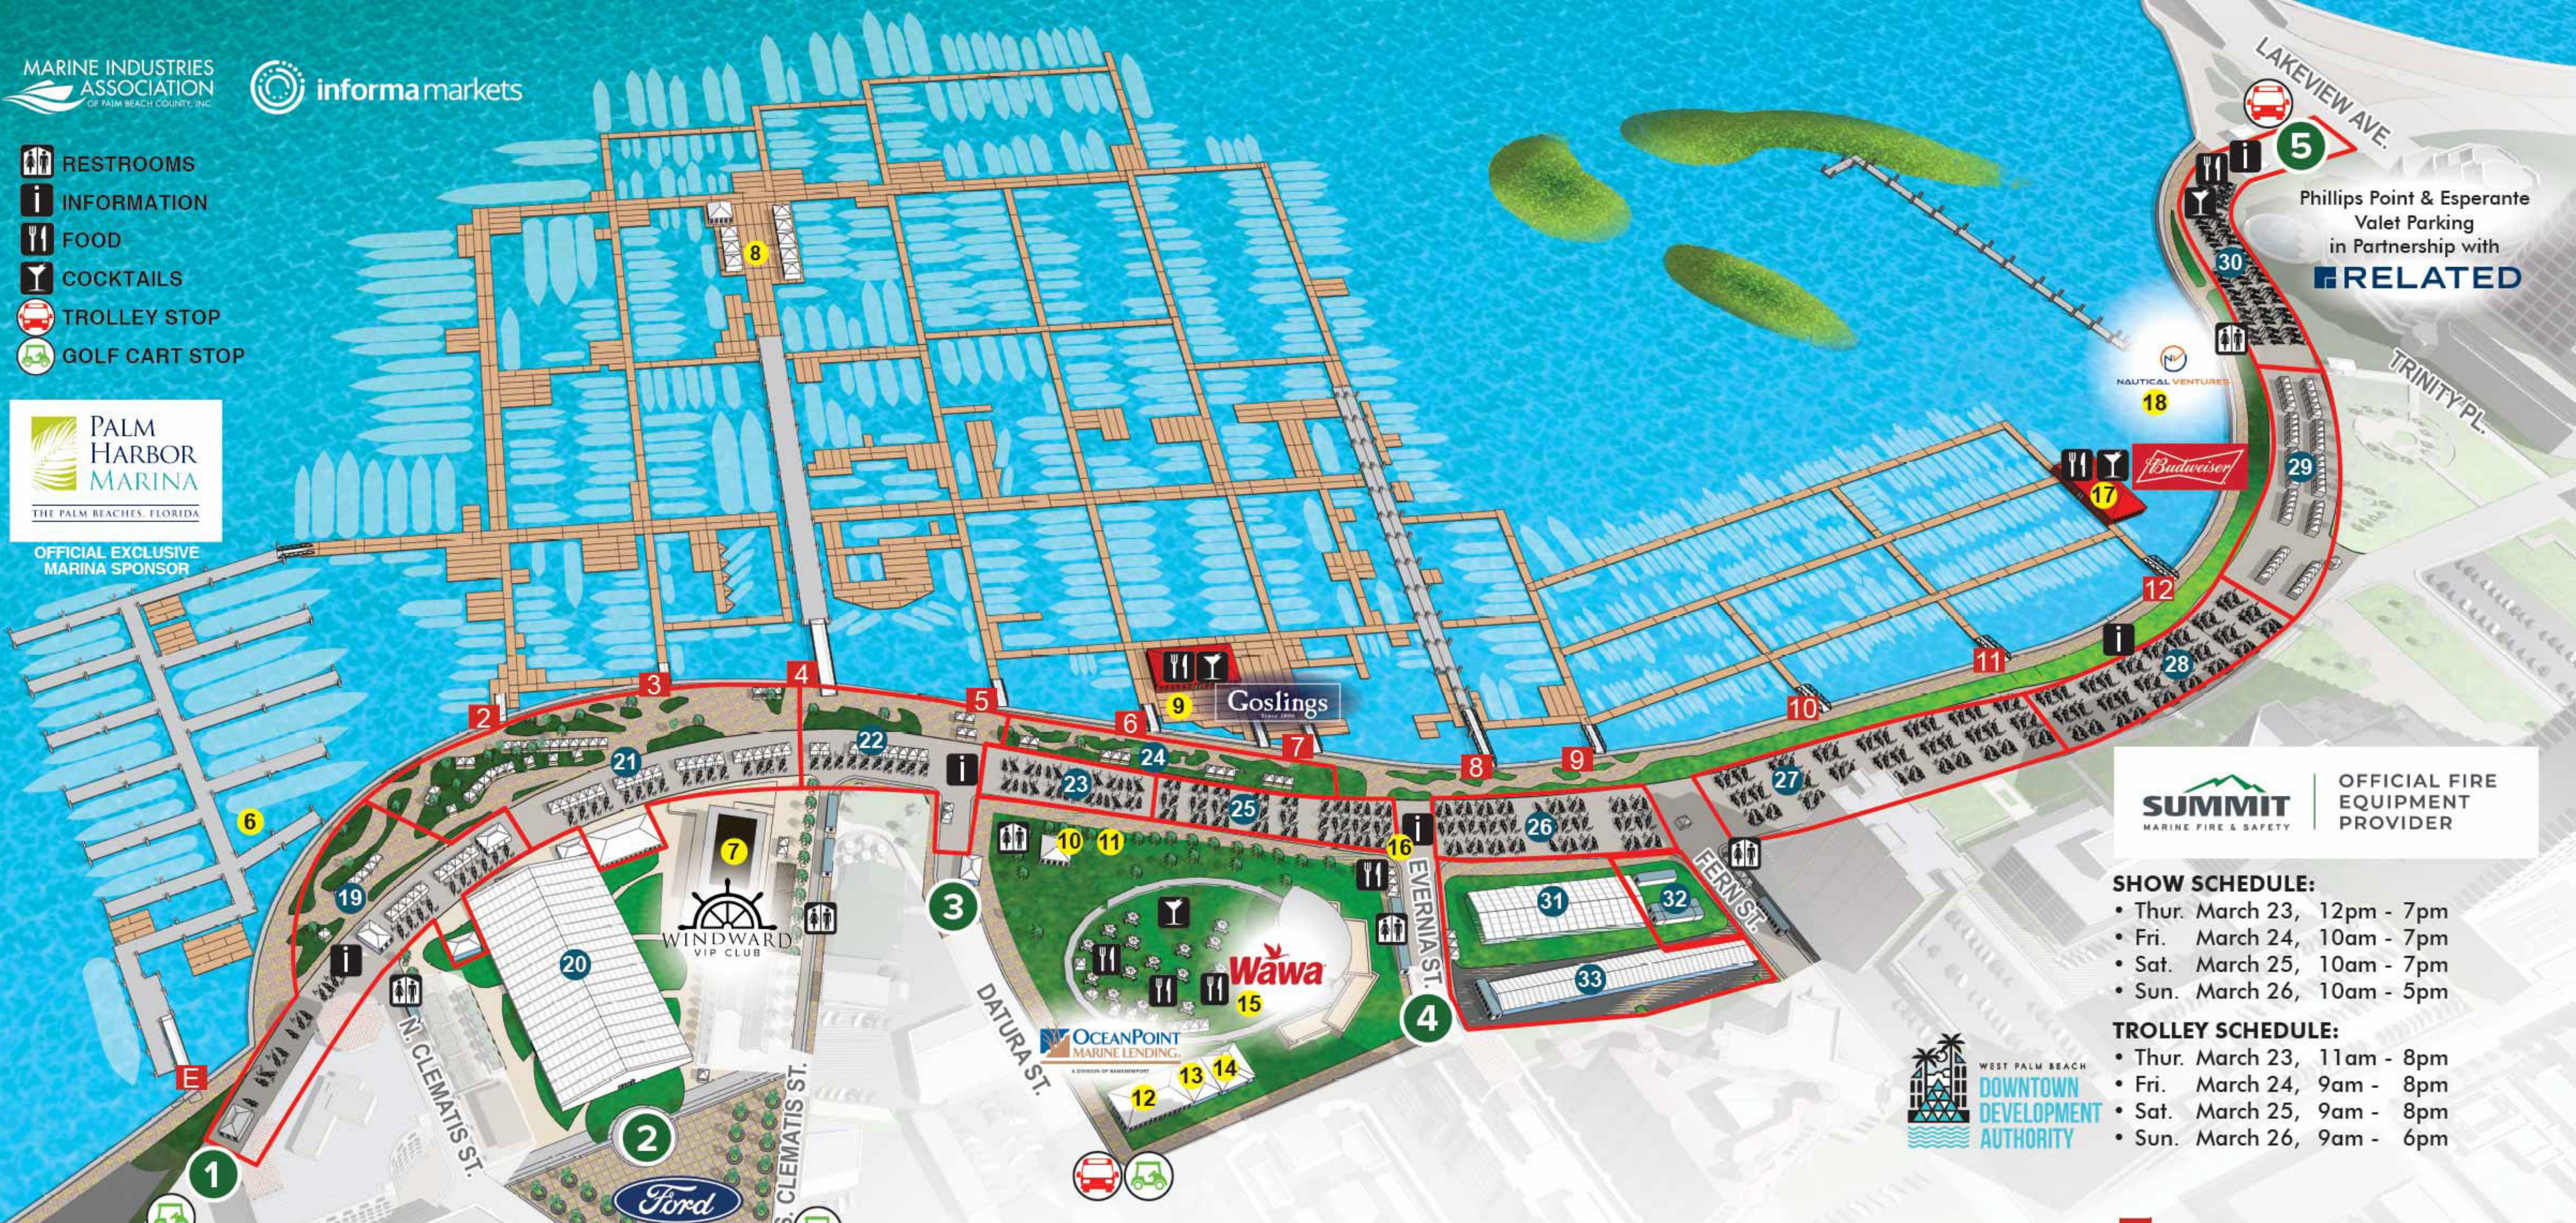

- RESTROOMS
- INFORMATION
- FOOD
- COCKTAILS
- TROLLEY STOP
- GOLF CART STOP

PALM HARBOR MARINA
THE PALM BEACHES, FLORIDA
OFFICIAL EXCLUSIVE MARINA SPONSOR

WINDWARD VIP CLUB

DouglasElliman *Tangier*

LAVICTOIRE FINANCE *CrownRoyal*

PORTO LA VIE *RetelOne BOTANICAL*

LAKEVIEW AVE.
Phillips Point & Esperante Valet Parking in Partnership with **RELATED**

SUMMIT MARINE FIRE & SAFETY
OFFICIAL FIRE EQUIPMENT PROVIDER

SHOW SCHEDULE:

- Thur. March 23, 12pm - 7pm
- Fri. March 24, 10am - 7pm
- Sat. March 25, 10am - 7pm
- Sun. March 26, 10am - 5pm

TROLLEY SCHEDULE:

- Thur. March 23, 11am - 8pm
- Fri. March 24, 9am - 8pm
- Sat. March 25, 9am - 8pm
- Sun. March 26, 9am - 6pm

1. **SHOW ENTRANCES:**
2. 1 FLAGLER DR. NORTH ENTRANCE
   - 2 CLEMATIS ST. ENTRANCE
   - 3 DATURA ST. ENTRANCE
   - 4 EVERNIA ST. ENTRANCE
   - 5 LAKEVIEW AVE. SOUTH ENTRANCE

1. **SHOW FEATURES:**
2. 6 MANSION YACHT
   - 7 WINDWARD VIP CLUB
   - 8 SUPERYACHT VILLAS: SYV1-SYV8
   - 9 GOSLINGS WORLD FAMOUS ISLAND BAR
   - 10 SEMINARS
   - 11 COX SCIENCE CENTER & AQUARIUM
   - 12 CREDENTIALS/CONVENTION SERVICES/ELECTRIC
   - 13 BOAT SHOW OFFICE
   - 14 MEDIA CENTER
   - 15 WAWA'S F1 PIT STOP CHALLENGE
   - 16 OFFICIAL BOAT SHOW MERCHANDISE
   - 17 BUDWEISER COCKTAIL BARGE
   - 18 AQUAZONE BY NAUTICAL VENTURES

1. **BOOTHS & DISPLAYS:**
2. 19 LAND DISPLAYS: 835-845, 933-936, 1000-10005, 1009-1016
     STREET BOOTHS: 1006-1009
   - 20 CLEMATIS TENT BOOTHS: 501-656, M1-M13
   - 21 STREET BOOTHS: 778-779, 810-833, 912-932
     LAND DISPLAYS: 1017-1027
   - 22 STREET BOOTHS: 800-808, 908-91
     LAND DISPLAYS: 1028-1033
   - 23 LAND DISPLAYS: 1034-1039
   - 24 STREET BOOTHS: 901-907
   - 25 LAND DISPLAYS: 1040-1044
   - 26 LAND DISPLAYS: 1046-1049
   - 27 LAND DISPLAYS: 1050-1066
   - 28 LAND DISPLAYS: 1084-1096
   - 29 LAND DISPLAYS: SE5-SE51
   - 30 LAND DISPLAYS: 1009-1123
   - 31 EVERNIA FIELD BOOTHS: 301-367
   - 32 LAND DISPLAYS: 369-371
   - 33 EVERNIA TENT BOOTHS: 201-246

1. **RAMPS:**
2. E SLIPS: E100 - E301
   - 2 SLIPS: 201-263
   - 3 SLIPS: 301-352
   - 4 SLIPS: 401-445, SUPERYACHT VILLAS SYV1-SYV8
   - 5 SLIPS: 501-586
   - 6 SLIPS: 601-690
   - 7 SLIPS: 701-779
   - 8 SLIPS: 801-853
   - 9 SLIPS: 901-940
   - 10 SLIPS: 1001-1048
   - 11 SLIPS: 1101-1145
   - 12 SLIPS: 1201-1250